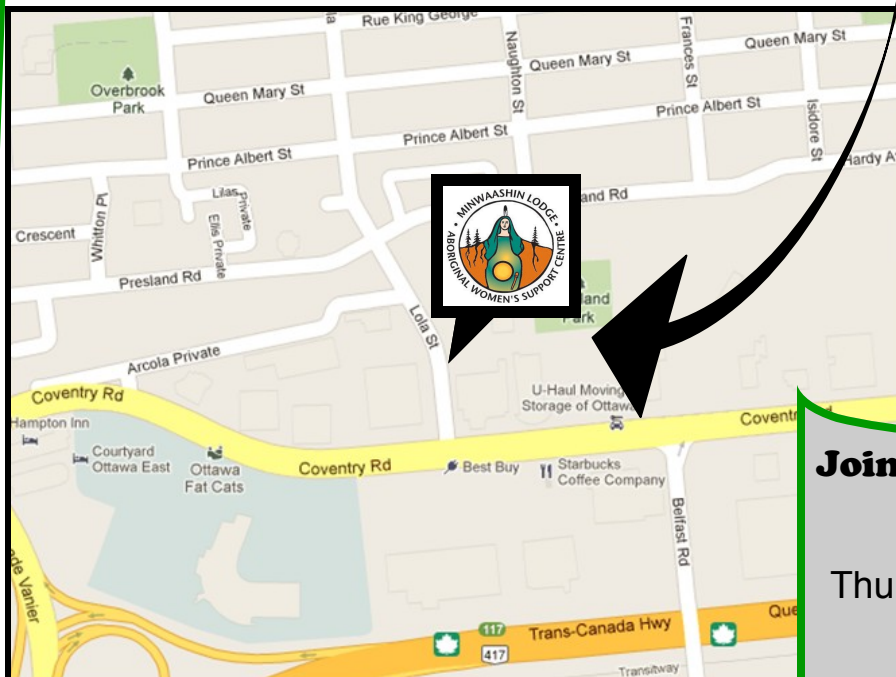

We're Moving to 1155 Lola Street.

**We will be closed from
September 24th to October 8th.**

**All programs and services will
resume on October 9th at our
new location.**

**New Address:
Minwaashin Lodge**

1155 Lola Street
Ottawa, Ontario
Off of Coventry Rd

Bus Route: 18
(get off at Lola/Presland
or Lola/Coventry)
Near St. Laurent Stn.

For information:
Phone: 613-741-5590 #221
www.minlodge.com

**Join us for our Open House
and AGM**